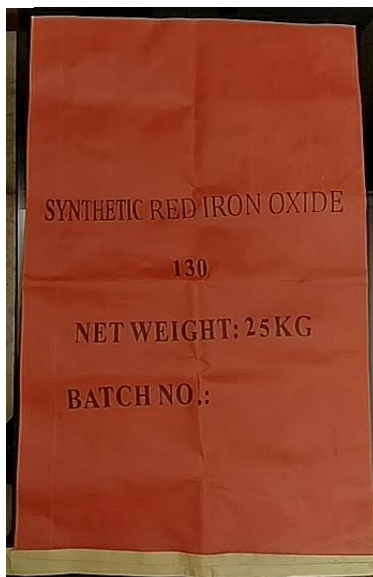

RECRUIT GOOD & HONEST STAFF

APP

Quick Set  
1 ltr, 5 ltr, 20 ltr

Zen Plax  
1 ltr, 5 ltr, 20 ltr

ADVISING

TESTING